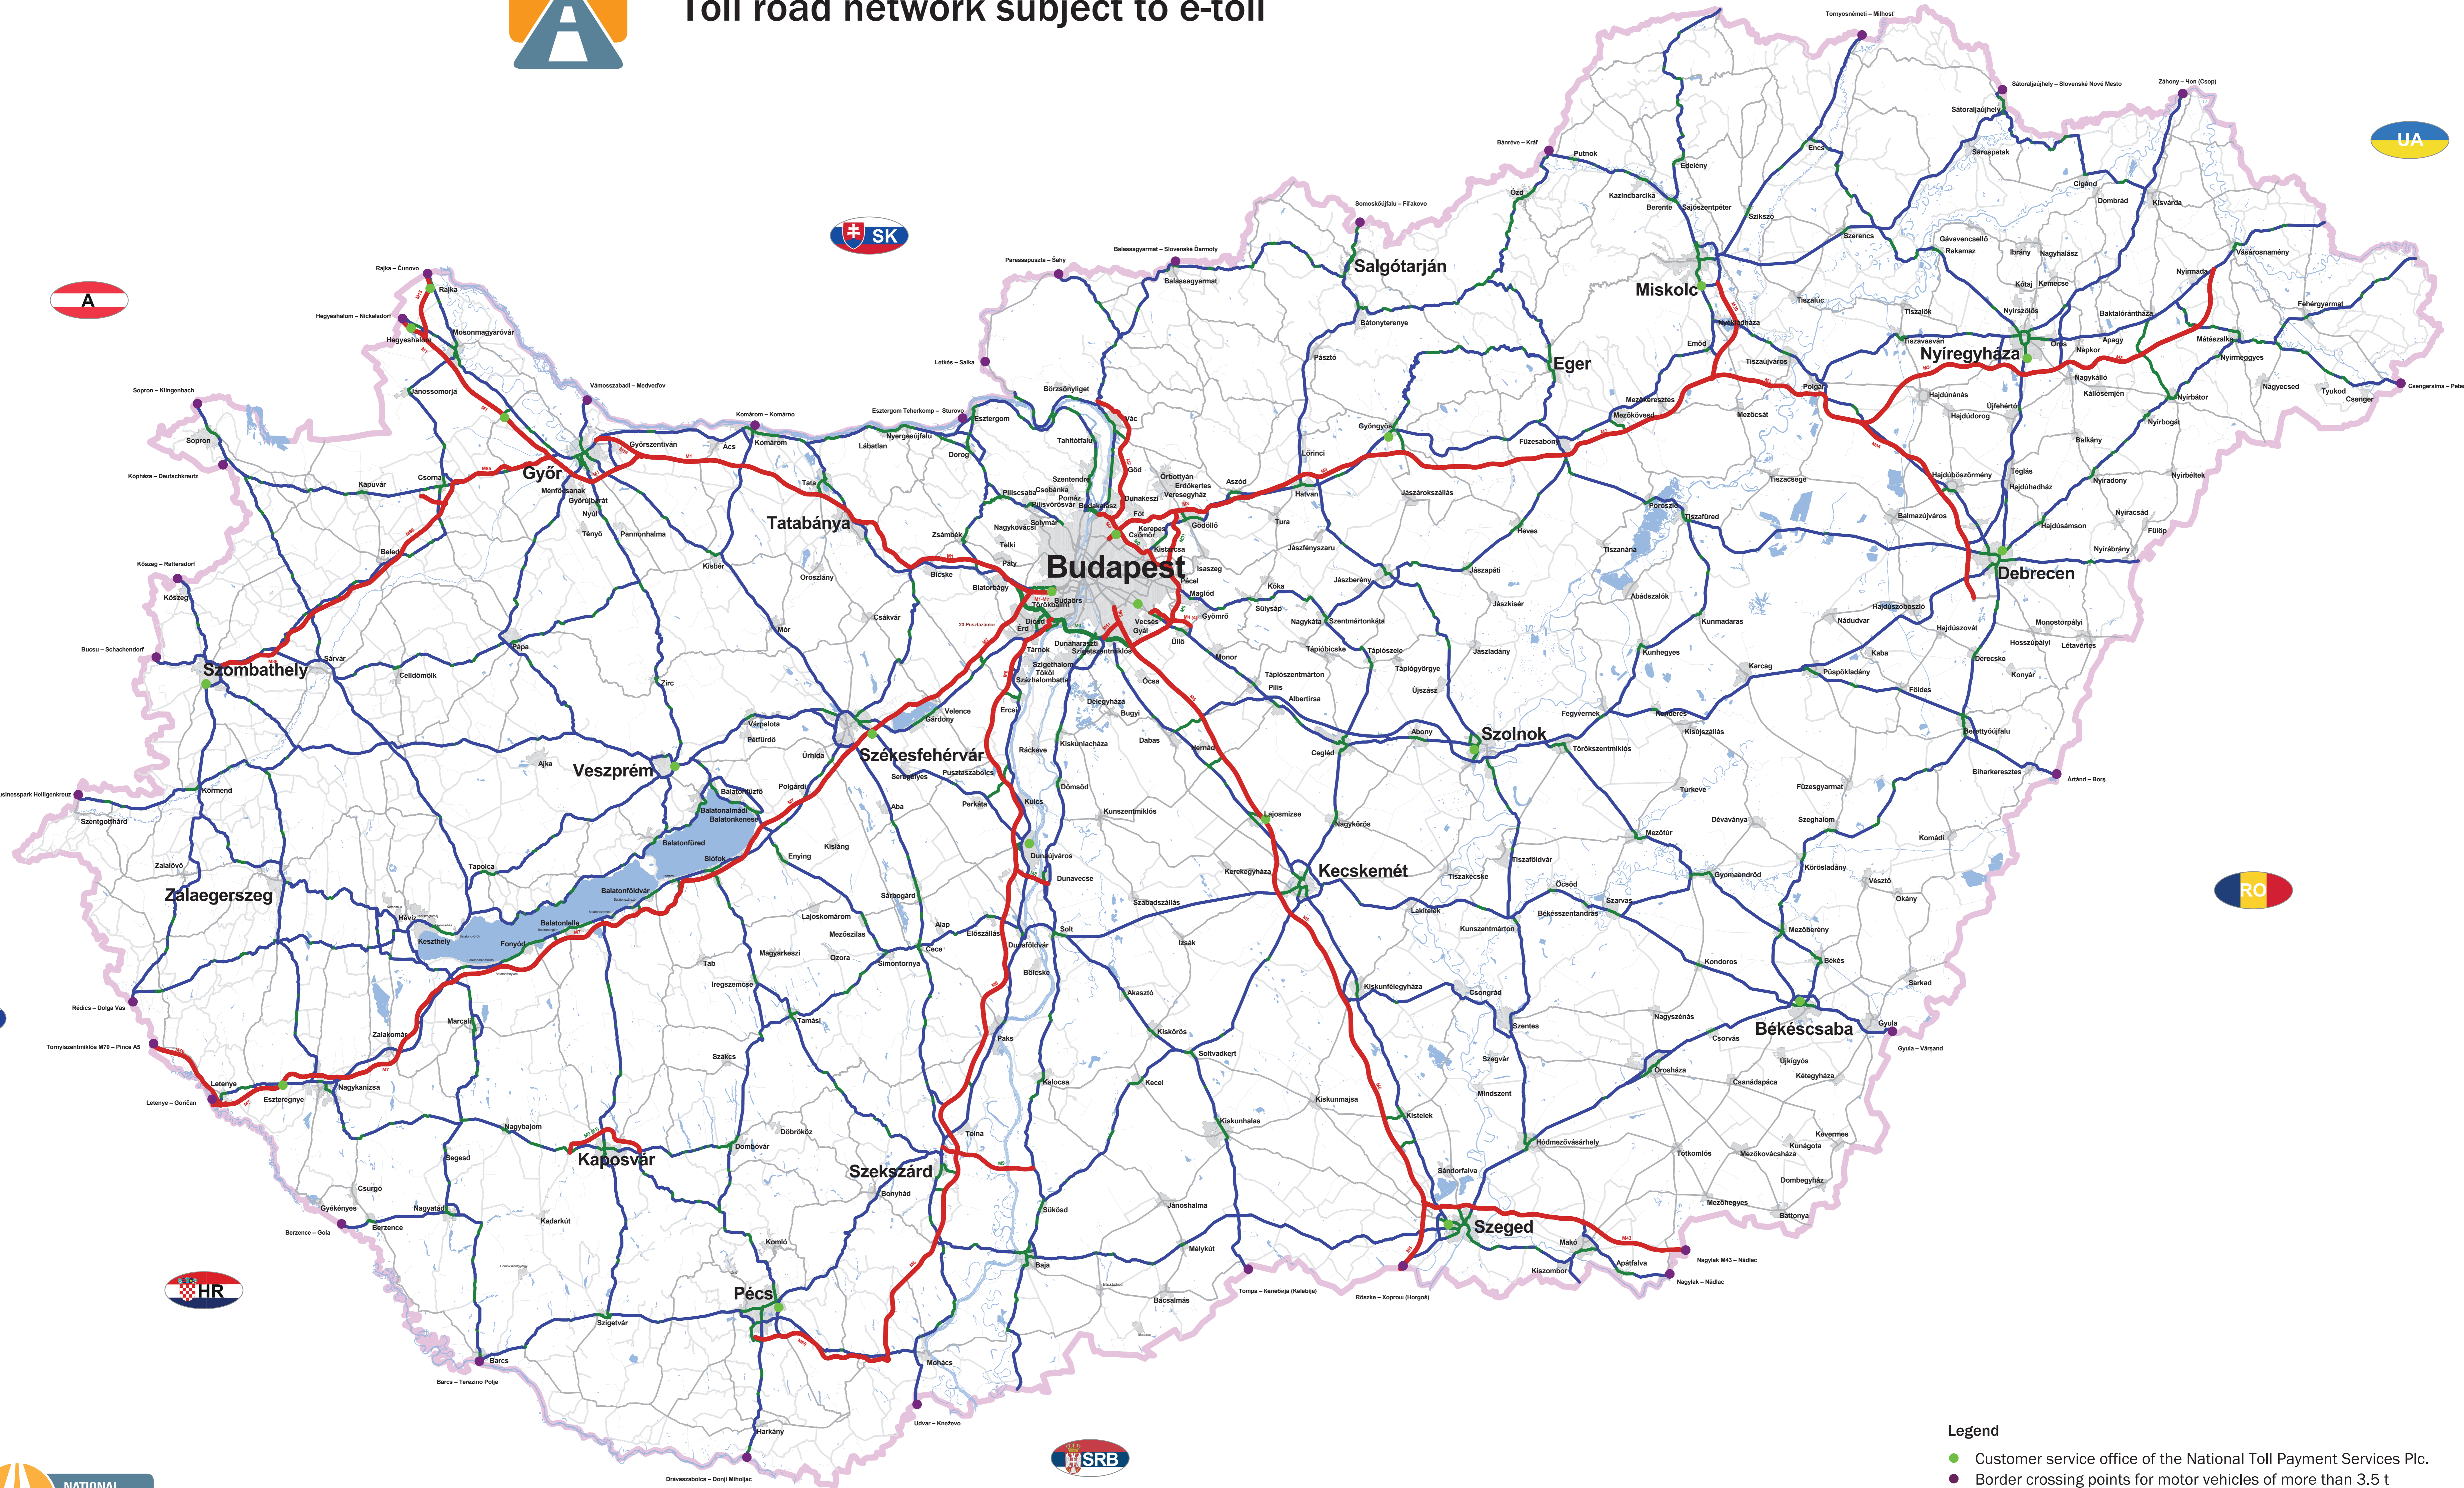

Toll road network subject to e-toll

- Legend**
- Customer service office of the National Toll Payment Services Plc.
 - Border crossing points for motor vehicles of more than 3.5 t
 - Toll expressway sections subject to e-toll
 - Toll road sections subject to e-toll
 - Toll-free expressway and main road sections